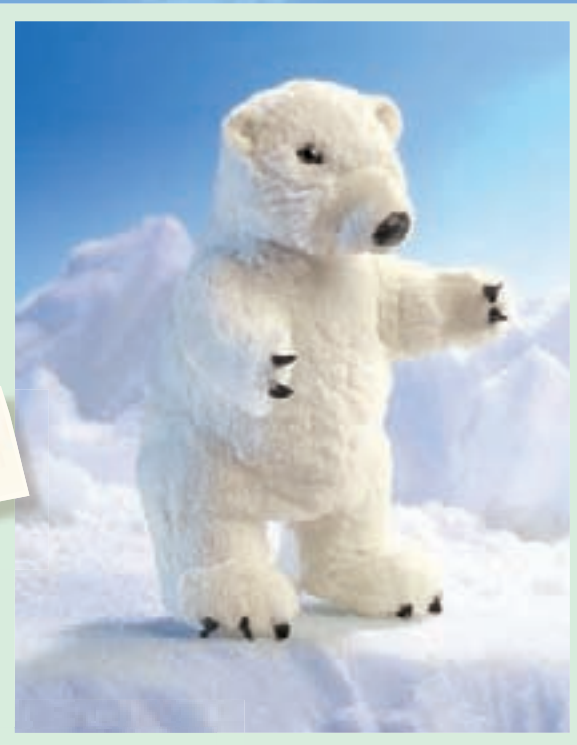

**Scallop**  
6" (15 cm) wide 2127  
Movable eyes.

▶ **Sea Otter**  
15" (38 cm) long  
2591

Award Winner  
▶ **Hermit Crab**  
13" long 2867  
Pulls into shell.

**Octopus**  
13" (33 cm) long  
2040

▲ **mini Baby Emperor Penguin**  
4" (10 cm) tall 2680