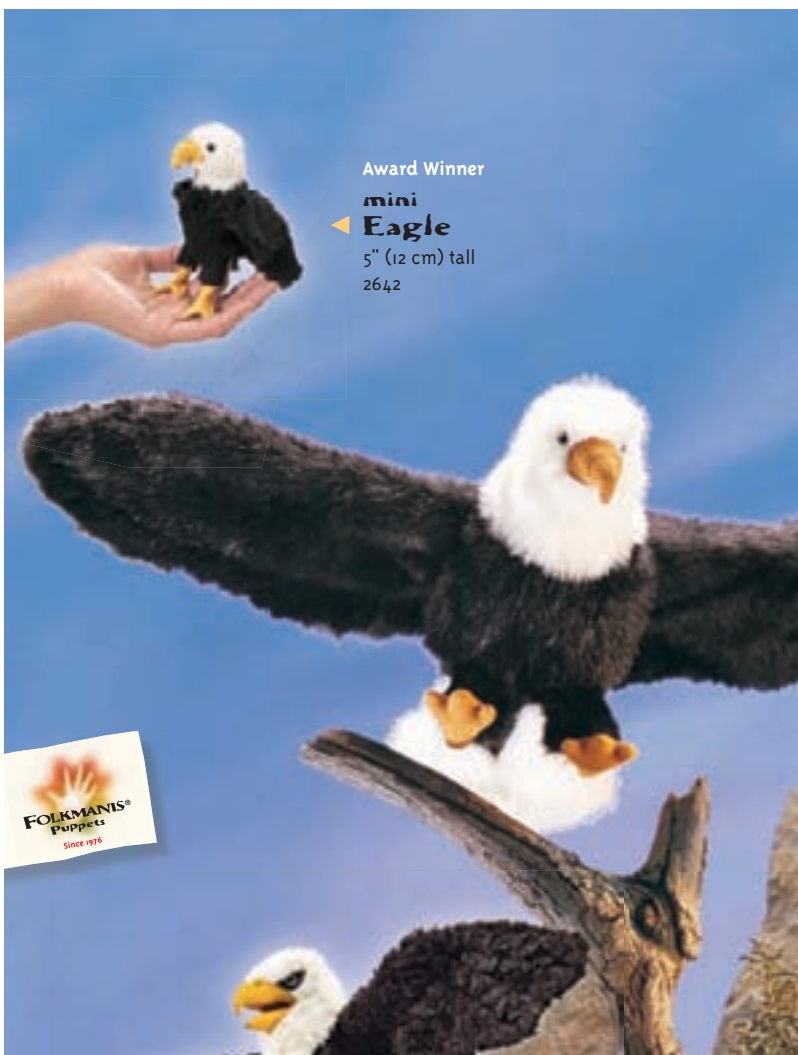

▲ **Award Winner**  
**Cockatoo**  
13" (33 cm) tall 2832

▲ **Amazon Parrot**  
14" (35 cm) tall 2592

▲ **mini**  
**Scarlet Macaw**  
7" (17 cm) tall  
2723

▲ **Award Winner**  
**African Grey Parrot**  
11" (27 cm) tall 2827

▲ **Alligator**  
24" (60 cm) long 2130

▲ **Award Winner**  
**Crocodile Stage Puppet**  
13" (33 cm) tall  
2559

▲ **Red-Eyed Tree Frog**  
16" (40 cm) tall  
2844

▲ **Scarlet Macaw**  
25" (63 cm) tall 2362  
*Adella, grandma.*