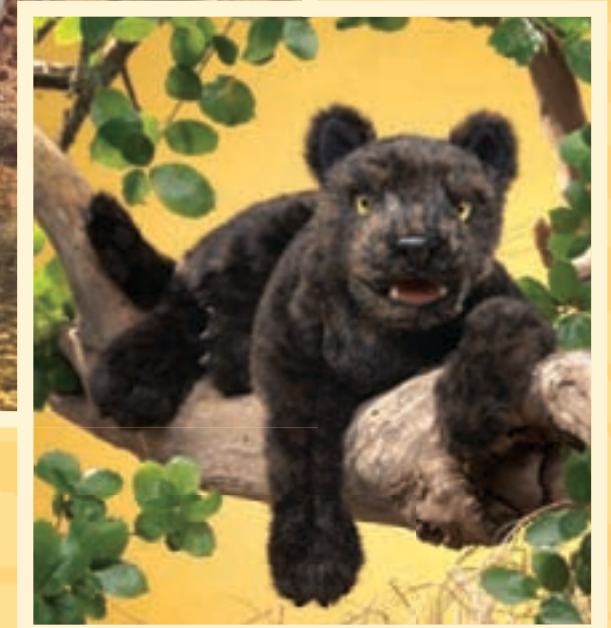

**Award Winner Zebra Stage Puppet**  
13" (33 cm) tall 2565

**Award Winner Lion Stage Puppet**  
13" (33 cm) tall 2562

**Award Winner Giraffe Stage Puppet**  
14" (35 cm) tall 2561

**Hippo Stage Puppet**  
15" (38 cm) tall 2852

**Award Winner WebWilds African Elephant**  
15" (38 cm) long 2810

**Award Winner Elephant**  
20" (50 cm) long 2534

**Ostrich Stage Puppet**  
17" tall (43 cm) 2872

**Hippo**  
18" (45 cm) long 2855

**Award Winner African Wildlife Play Set**  
2622 Set includes Elephant, Giraffe, Lion, and Zebra finger puppets nestled in a mesh bag.

**Black Panther**  
23" (58 cm) long 2819

**Award Winner WebWilds Small Lion**  
12" (30 cm) long 2805

▲ **Award Winner**  
**mini Panda**  
5" (12 cm) tall  
2694

▲ **Award Winner**  
**Llama** 23" (58 cm) tall  
2515 Removable harness.  
Does not stand alone as shown.