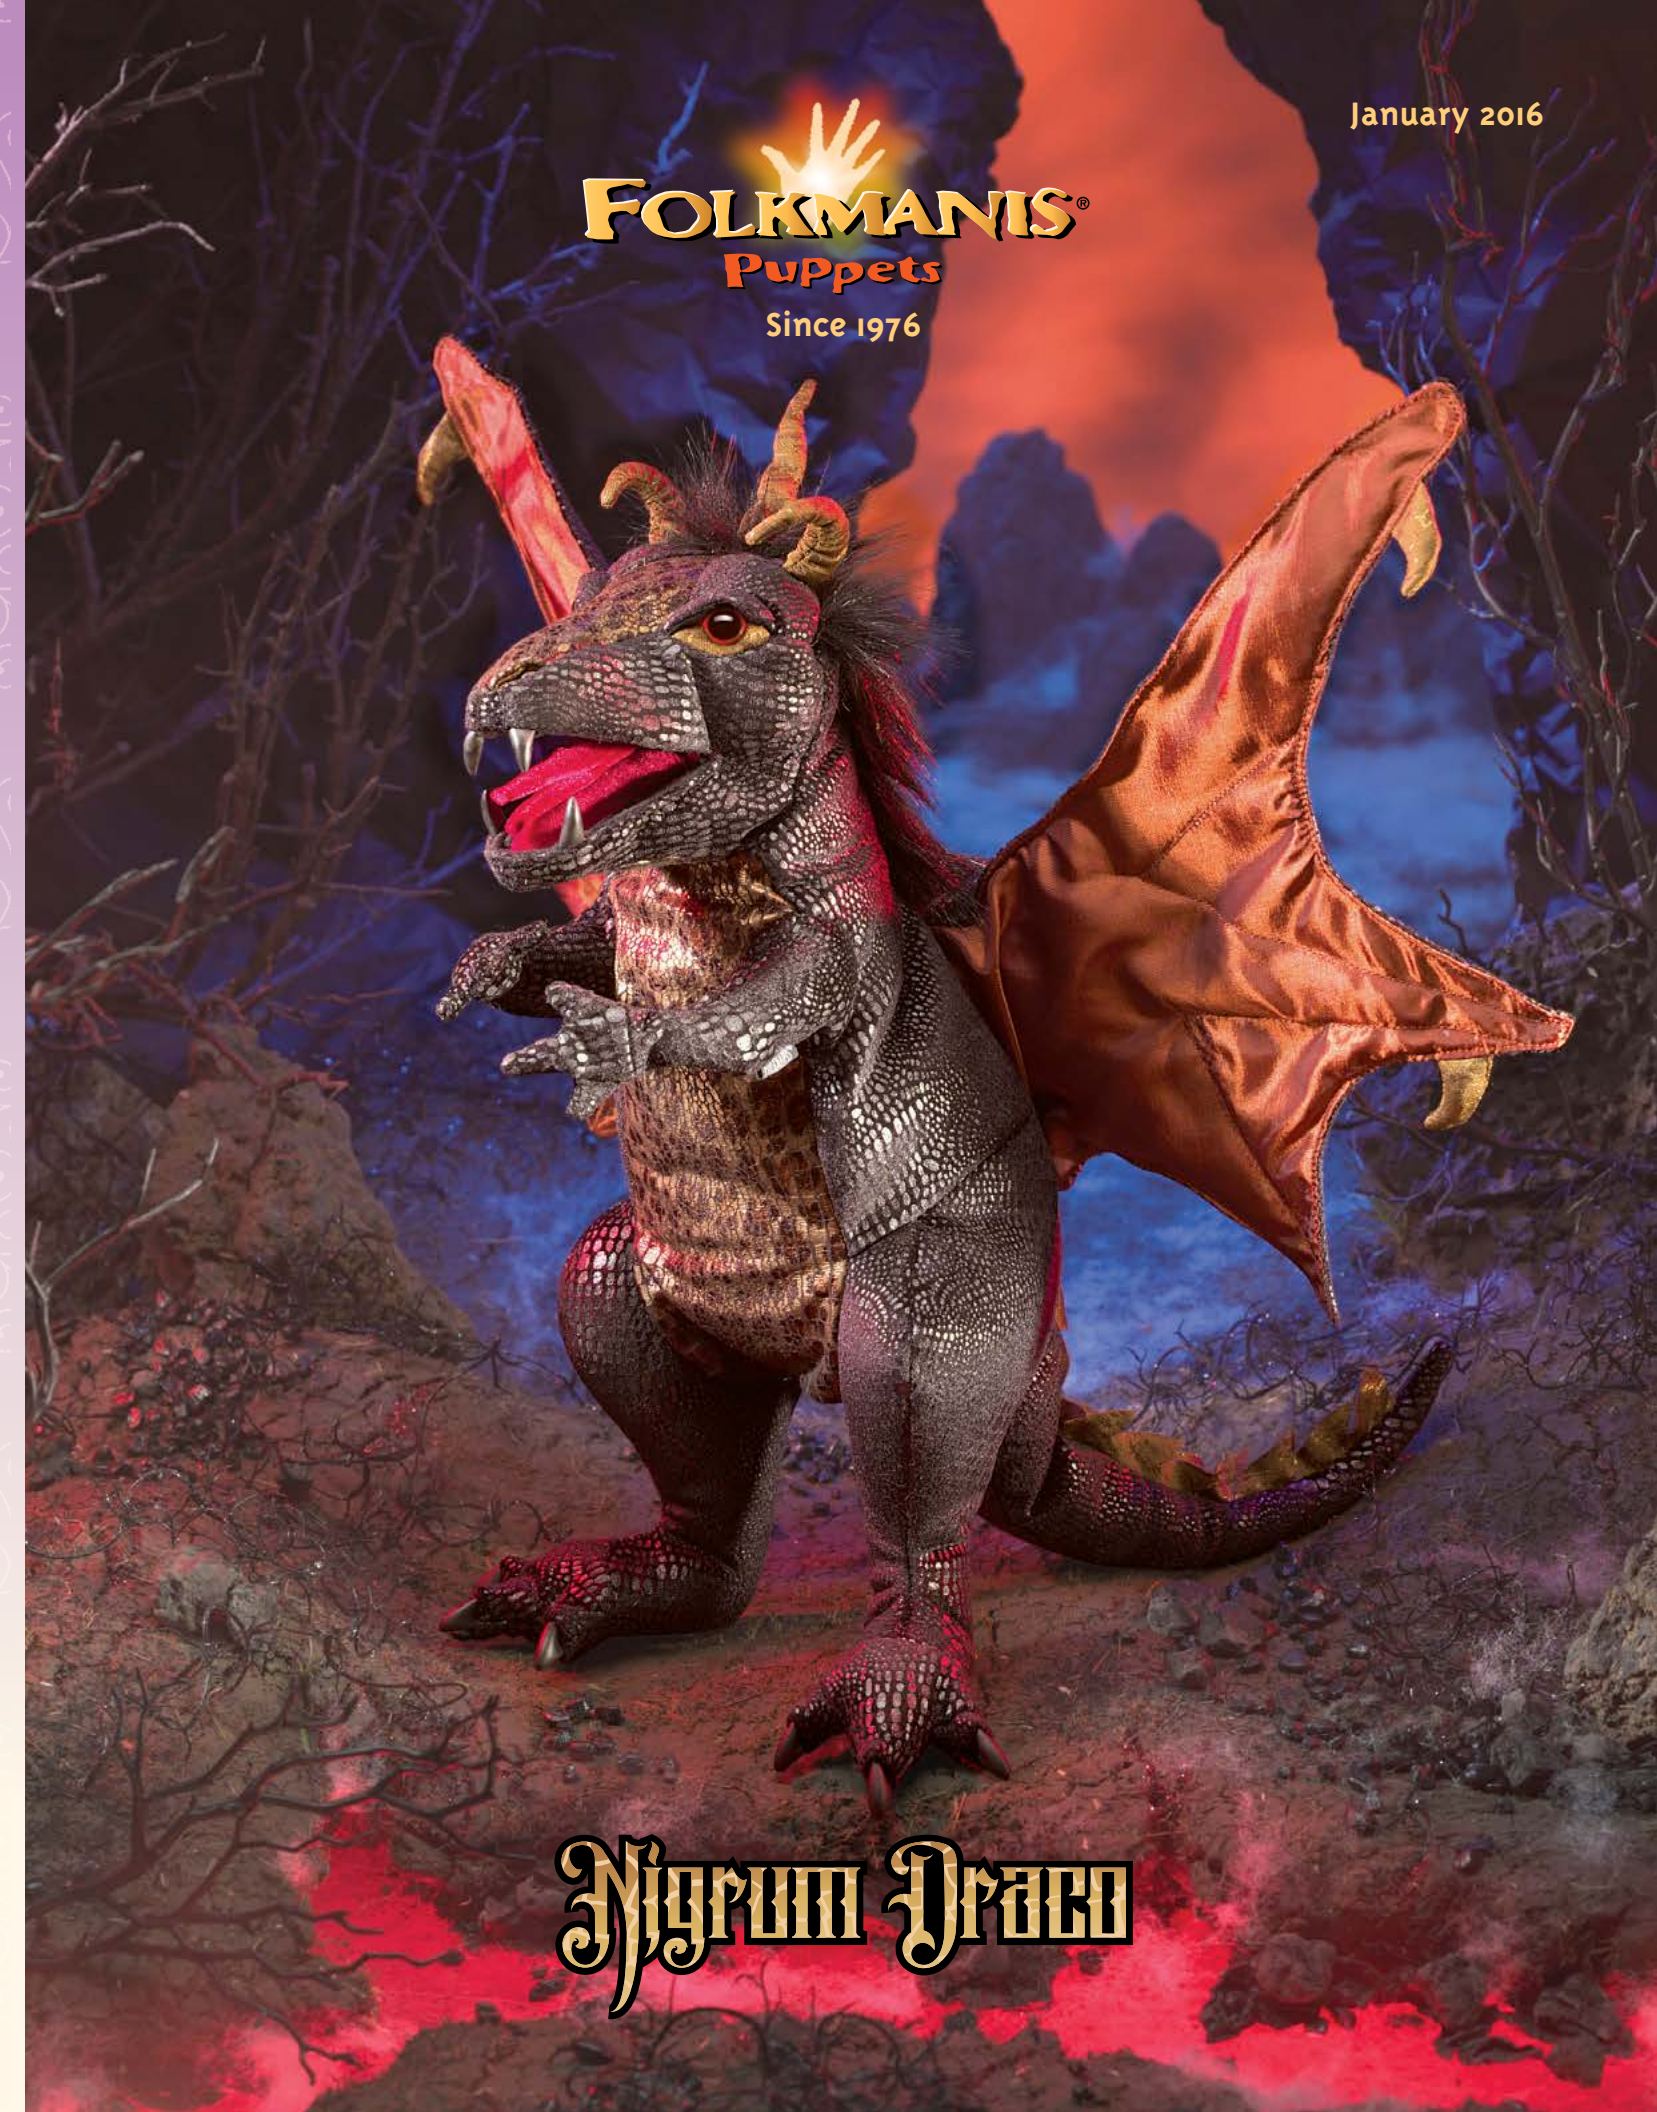

FOLKMANIS®
Puppets

Since 1976

1219 Park Avenue
Emeryville, California 94608 USA

Telephone: (510) 658-7677

Fax: (510) 654-7756

www.folkmanis.com

Contact Folkmanis for updated availability.
Fabrics are subject to change, sizes may vary.